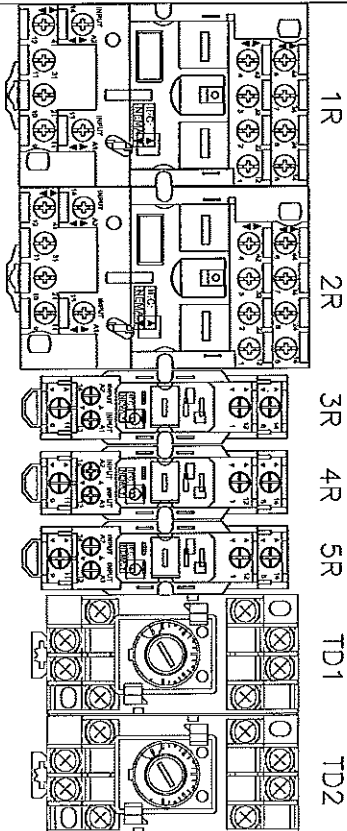

KEY

1"X2" WIREWAY

1"X2" WIREWAY

1"X2" WIREWAY

ps1
 HONEYWELL
 PRESSURETROL
 L404F 1102

1"X2" WIREWAY

Webster
 DUREX AUTOMATIC CONTROL PANEL

Paul Trump & Valens
 718 MAIN ROAD
 FRANKFORD, NY 06031
 PHONE: 908.233.6023
 FAX: 908.233.6020

SCALE: NTS
 DATE: 1-8-08
 DRAWN BY: A. LEE
 CHECKED BY: G. LEE
 DWG NO.: 090202-0022