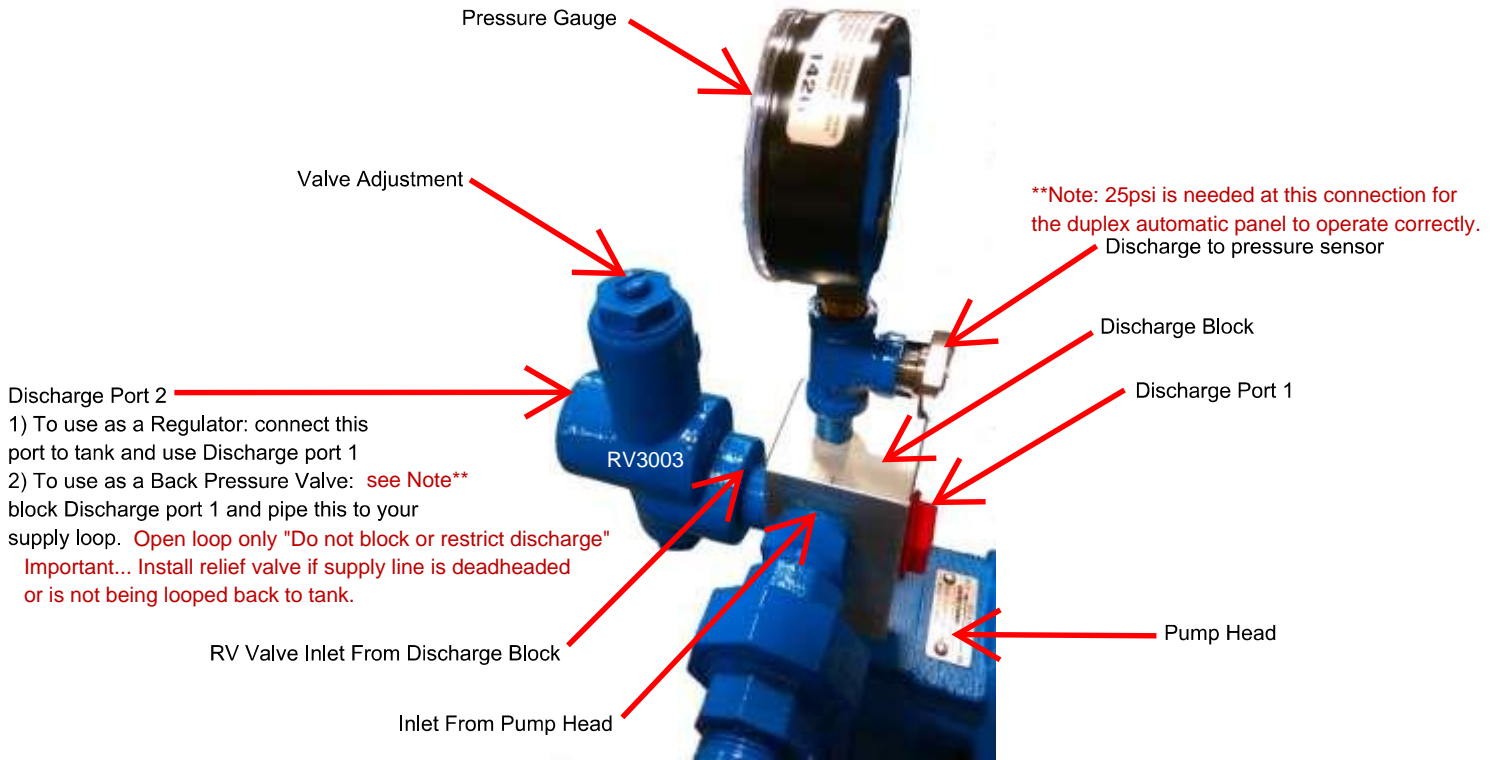

Discharge Manifold Description and Set-up

RV-3000

The RV3003 has a 10-55 PSI Adjustment