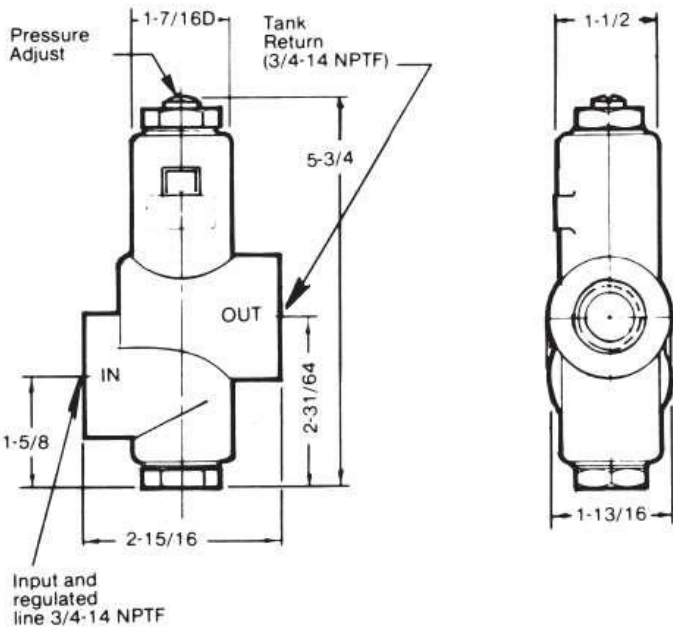

Discharge Manifold Description and Set-up

RV-3000

The RV3003 has a 10-55 PSI Adjustment