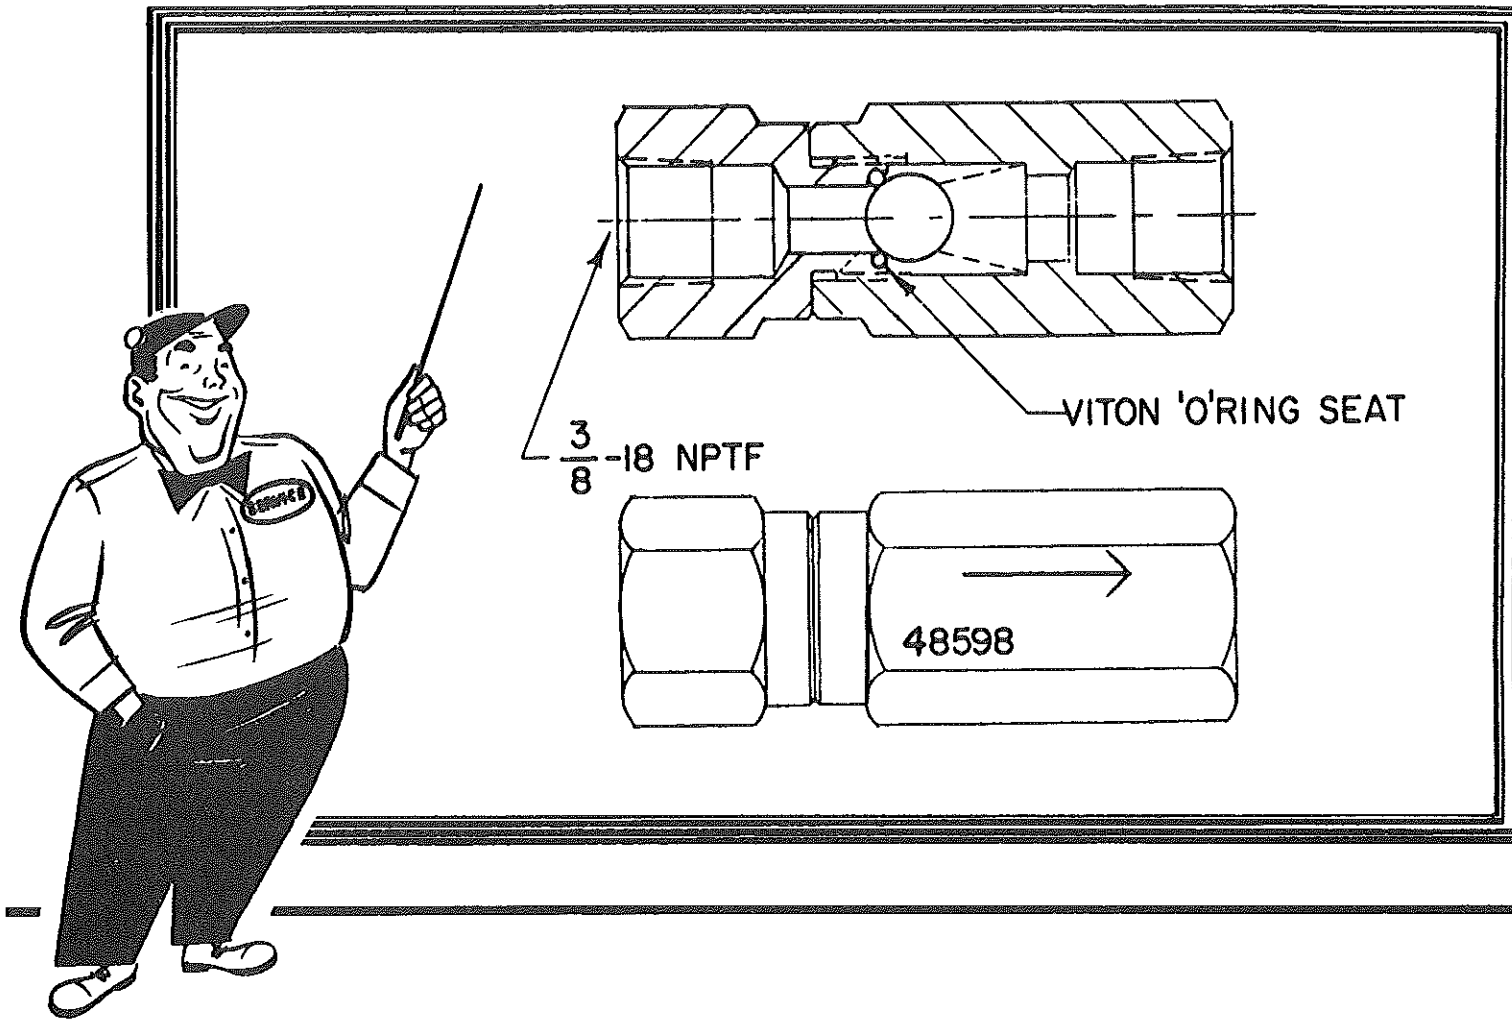

Do you know that Webster has...

P/N 48598 VACUUM BREAKER THAT ALSO CAN BE USED AS A SUCTION LINE CHECK VALVE.

INCORPORATES VITON 'O'RING SEAT, 3/8-18NPTF PORTS. FOR VACUUM VS FLOW AND TYPICAL INSTALLATION SEE ATTACHED.