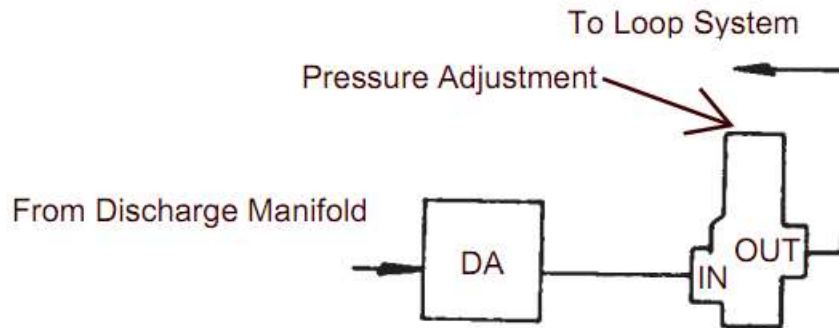

Back Pressure Valve Installation Bulletin

For Webster Duplex Automatic Pump Sets

RV3003 10-55 PSI Back Pressure Valve